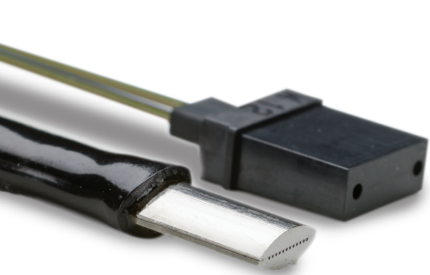

# FootballFerrule®

The next generation in single-mode or multimode multi-fiber optical interconnects.

*Significantly smaller size; fits within pins of polymer ferrule*

*Available in four and twelve channel*

- » No epoxy
- » No precision-machined guide pins
- » Precision outer diameter and position of fibers
- » Single-mode optical performance
- » Fiber holding "hole" diameter same as that of fiber
- » Laser-polishable fiber end face
- » Significantly better environmental performance
- » Potential field installation

*Fits within many standard connector housings (e.g., FC, ST, SC, 38999 back shells)*

*Adaptable to MPO/MTP connectors*

Headquarters & Manufacturing  
411 Coral Circle  
El Segundo, CA 90245  
(310) 597-4991