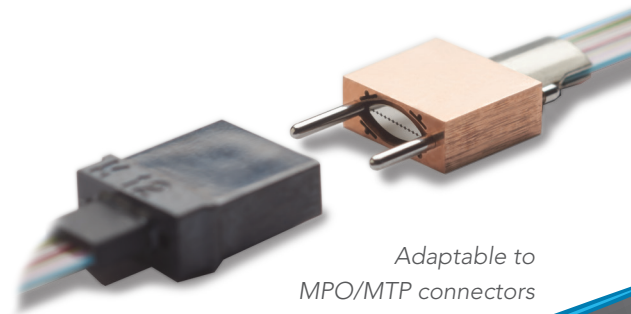

# FootballFerrule®

The next generation in single-mode or multimode multi-fiber optical interconnects.

Significantly smaller size; fits within pins of polymer ferrule

Available in four and twelve channel

- » No precision-machined guide pins
- » Precision outer diameter and position of fibers
- » Single-mode optical performance
- » Fiber holding "hole" diameter same as that of fiber
- » Laser-polishable fiber end face
- » Significantly better environmental performance
- » Potential field installation

Fits within many standard connector housings (e.g., FC, ST, SC, 38999 back shells)

Adaptable to MPO/MTP connectors

Headquarters & Manufacturing  
411 Coral Circle  
El Segundo, CA 90245  
(310) 597-4991