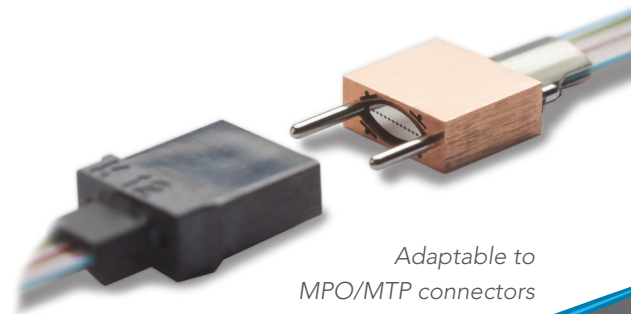

# FootballFerrule®

The next generation in single-mode or multimode multi-fiber optical interconnects.

*Significantly smaller size; fits within pins of polymer ferrule*

*Available in four and twelve channel*

- » No epoxy
- » No precision-machined guide pins
- » Precision outer diameter and position of fibers
- » Single-mode optical performance
- » Fiber holding "hole" diameter same as that of fiber
- » Laser-polishable fiber end face
- » Significantly better environmental performance
- » Potential field installation

*Fits within many standard connector housings (e.g., FC, ST, SC, 38999 back shells)*

*Adaptable to MPO/MTP connectors*

Headquarters & Manufacturing  
411 Coral Circle  
El Segundo, CA 90245  
(310) 597-4991