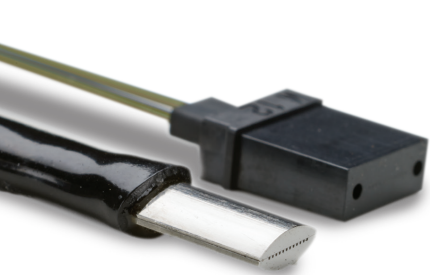

# FootballFerrule®

The next generation in single-mode or multimode multi-fiber optical interconnects.

Significantly smaller size; fits within pins of polymer ferrule

Available in four and twelve channel

- » No precision-machined guide pins
- » Precision outer diameter and position of fibers
- » Single-mode optical performance
- » Fiber holding "hole" diameter same as that of fiber
- » Laser-polishable fiber end face
- » Significantly better environmental performance
- » Potential field installation

Fits within many standard connector housings (e.g., FC, ST, SC, 38999 back shells)

Adaptable to MPO/MTP connectors

Headquarters & Manufacturing  
411 Coral Circle  
El Segundo, CA 90245  
(310) 597-4991